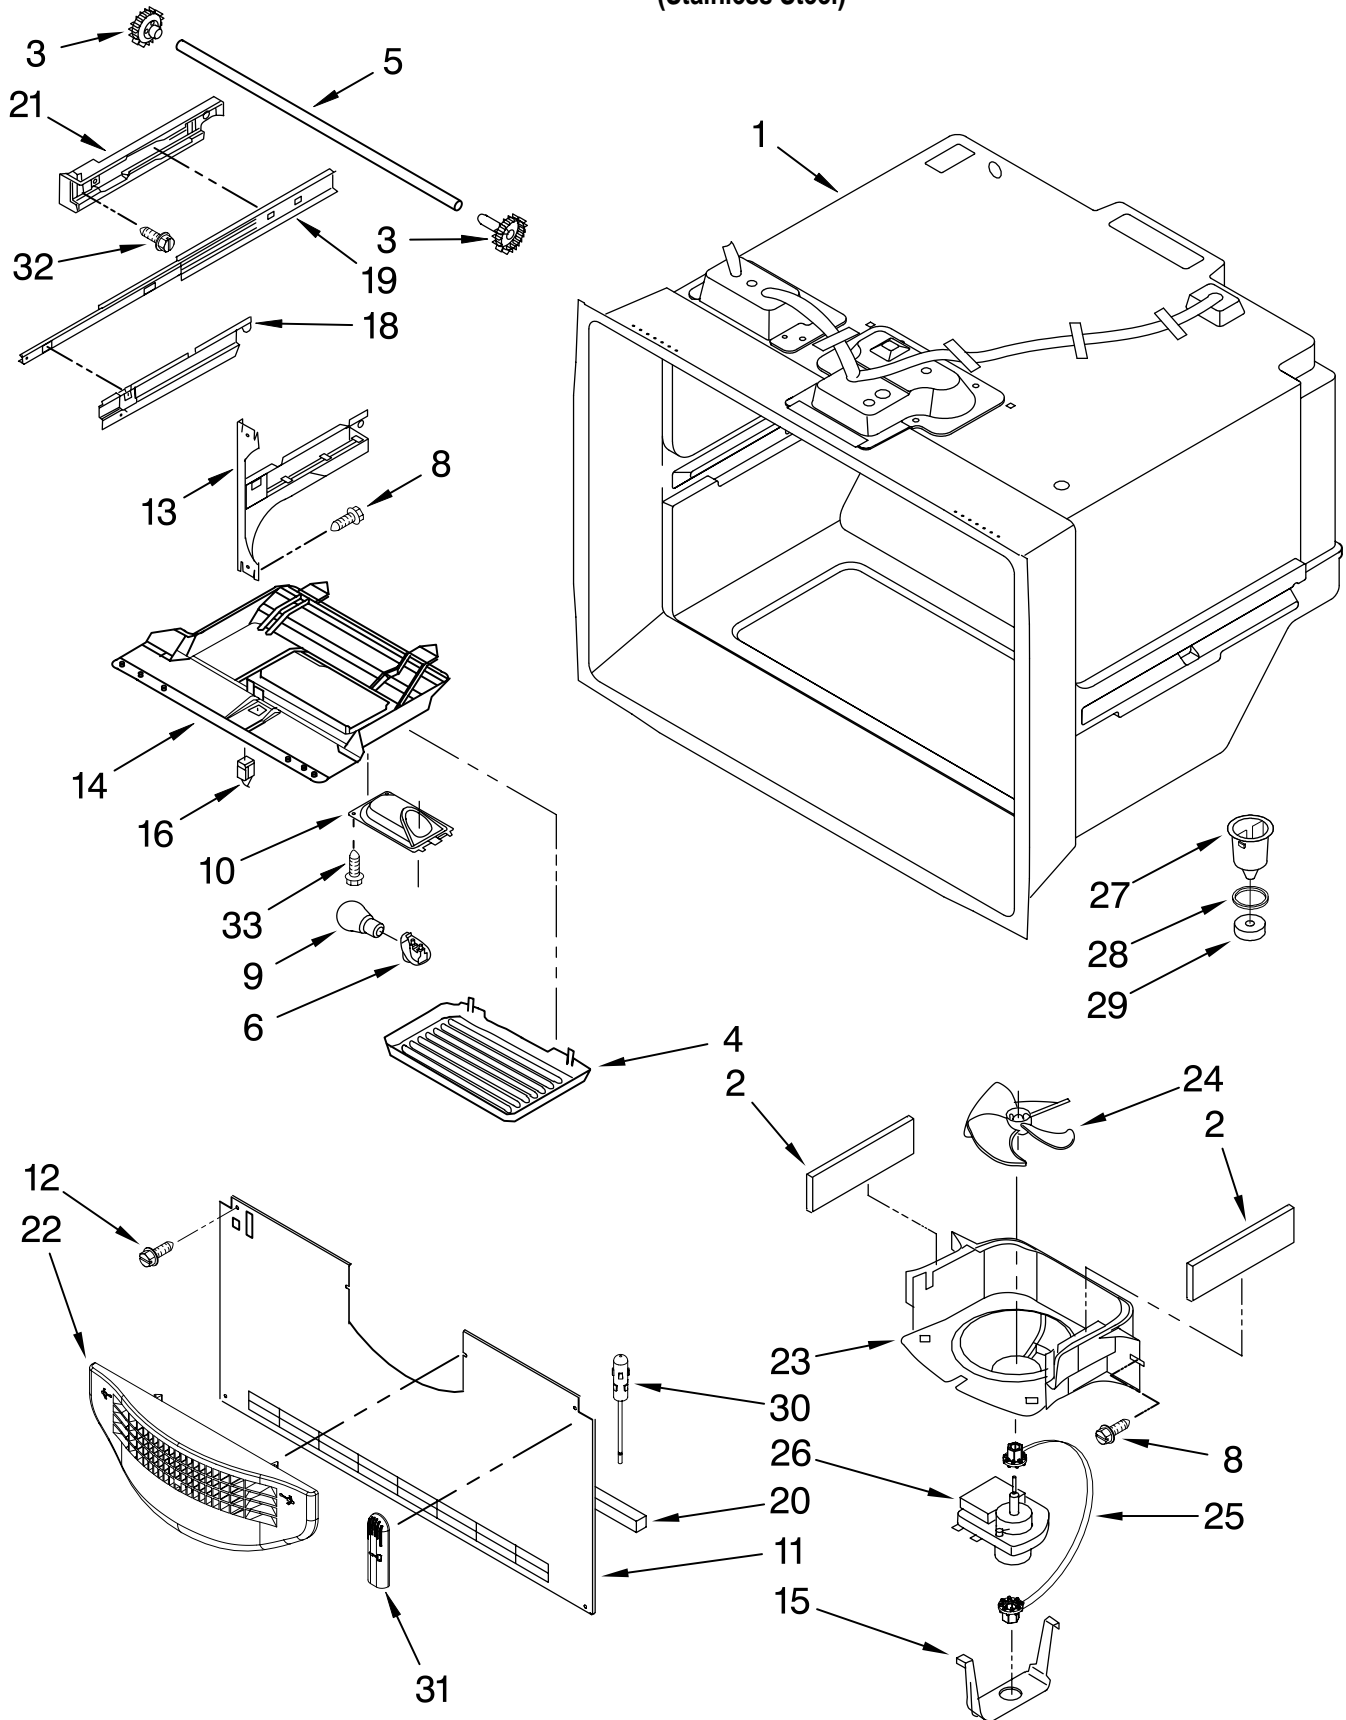

Following Parts Not Illustrated

67005644 Harness, Controls
(Refrigerator)
(Includes # 16)

FOR ORDERING INFORMATION REFER TO PARTS PRICE LIST

FREEZER LINER PARTS

For Model: KBL520ETSS11

(Stainless Steel)

FOR ORDERING INFORMATION REFER TO PARTS PRICE LIST

FREEZER LINER PARTS

For Model: KBL520ETSS11

(Stainless Steel)

<u>Illus.</u> <u>No.</u>	<u>Part</u> <u>No.</u>	<u>DESCRIPTION</u>
1		Liner (Not A Serviceable Part)
2	67001291	Gasket, Foam
3	12002497	Gear (2) (Includes RH & LH)
4	67003905	Cover, Light
5	67004017	Shaft
6	Y12570701	Socket, Light
8	67006737	Screw
9	A0282812	Bulb, Light
10	67001035	Housing, Frz. Light
11	67005873	Cover, Evaporator
12	67006425	Screw
13		Bracket, Door
	W10119064	Left
	W10119295	Right
14	67003906	Housing, Lighting
15	W10167028	Clip, Evap. Motor
16	67005653	Switch, Light
18		Bracket, Basket
	67004971	Left
	67004972	Right
19	W10180420	Slide, Drawer (2)
20	67002492	Gasket, Bottom
21		Bracket, Slide
	67004728	Left
	67004729	Right
22	W10175909	Cover, Fan Shroud
23	W10167023	Shroud, Evap. Fan
24	2169142	Fan, Evaporator
25	W10121318	Grommet (2)
26	67003636	Motor, Evaporator
27	D7753903	Funnel, Drain (Incl. # 28 & 29)
28	M0500703	Seal
29	B8381501	Gasket
30	12002355	Thermistor
31	67003924	Cover, Thermistor
32	67006406	Screw (6)
33	67006530	Screw